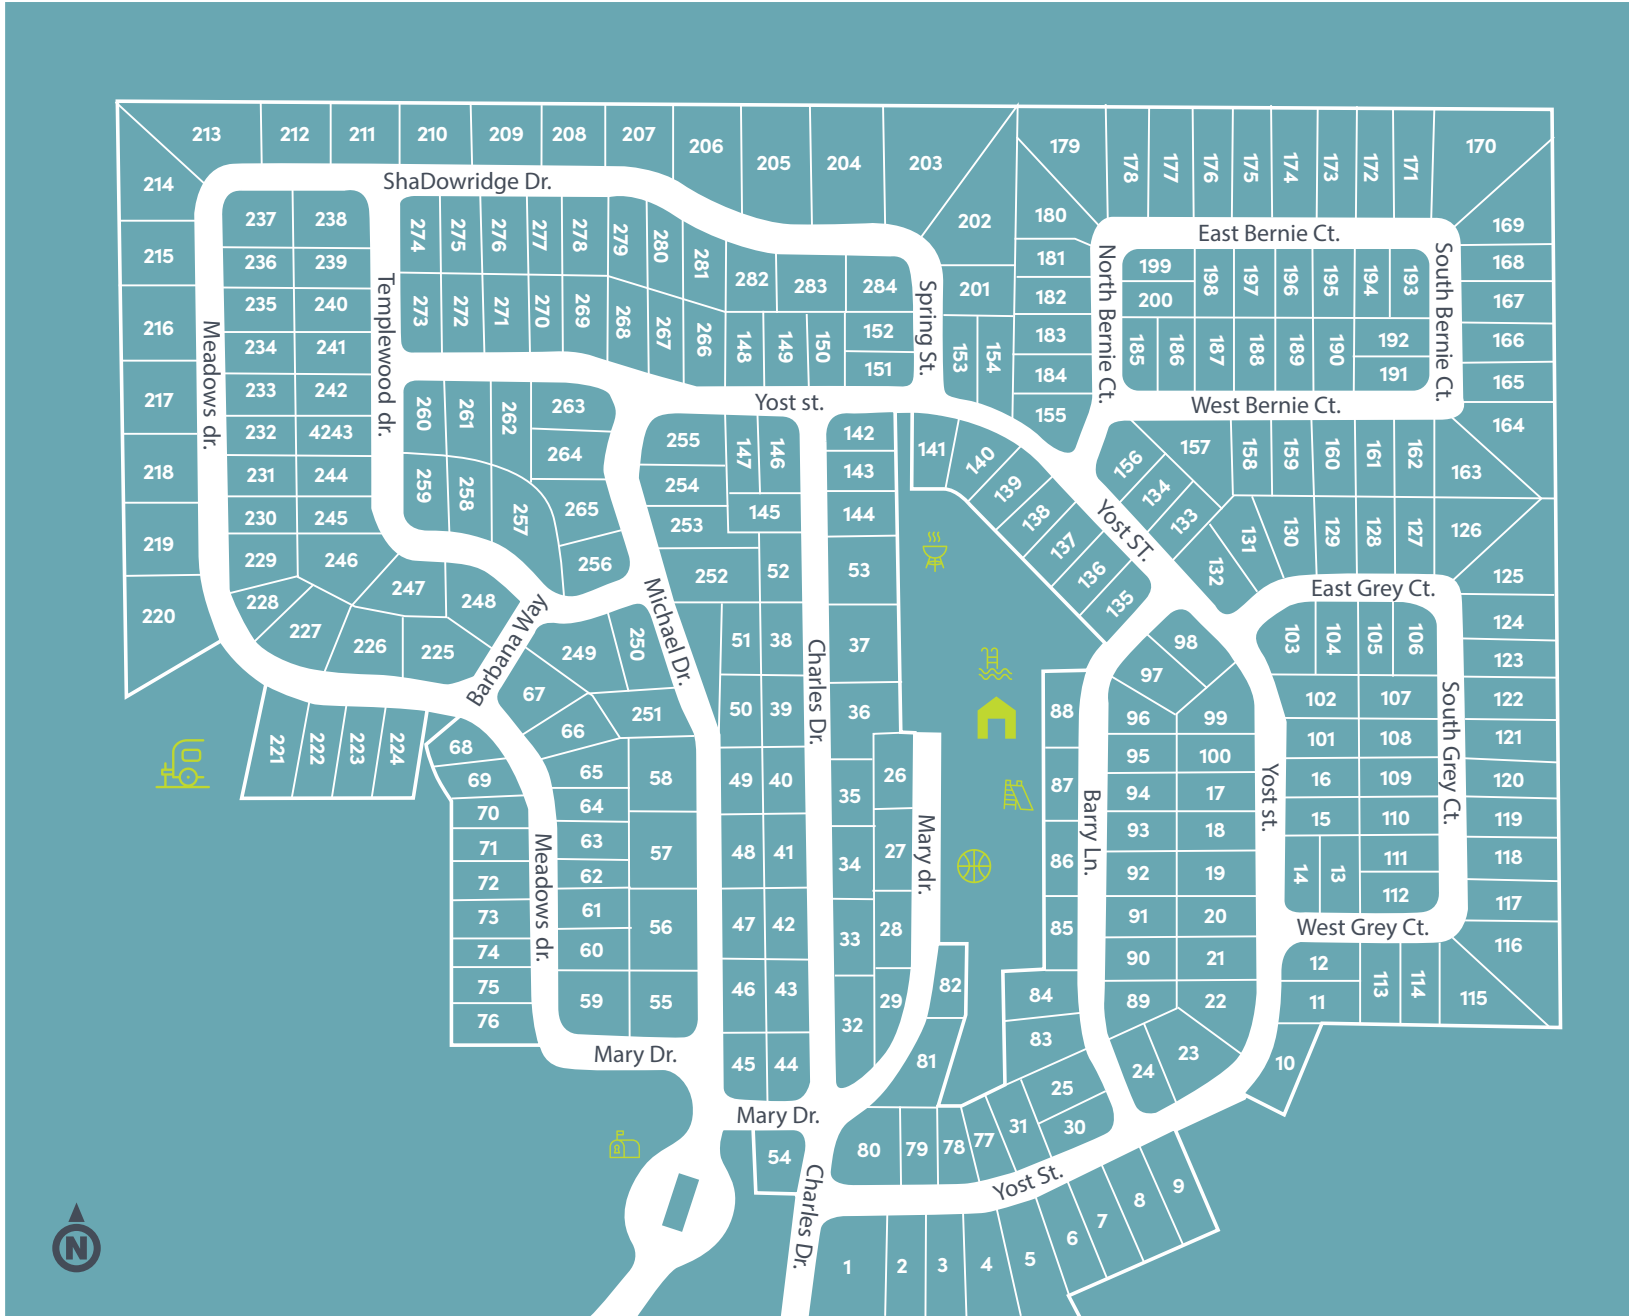

# Yankee Springs Meadows

Patterson Ave.

1330 N. Patterson Rd.  
Wayland, MI 49348

T : 269.795.2620

Visit us online at:  
[yescommunities.com](http://yescommunities.com)

Number of sites: 284

- Amenities:
- Swimming Pool
  - Playground
  - Basketball Court
  - Picnic Areas
  - RV Storage